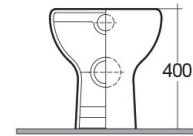

SCHEMA TECNICA

Suite:	RAK-COMPACT
Tipo:	Filo Muro
Dimensioni:	510 x 370 mm
Weight:	21 Kg
Colore:	bianco alpino
Tipo di scarico:	A parete & A terra
Sifone:	Nascosto
Seat cover options:	Urea
Forma:	Rotonda
Flush Type:	Doppio scarico

Code	Nome
COWC00001	COMPACT WATER CLOSET BACK TO WALL P S-TRAP 51CM

Dimensions: All dimensions in mm. Tolerance of vitreous china & fireclay items: $\pm 5\%$ for below 200mm and $\pm 3\%$ for above 200mm; for all other items tolerance $\pm 1\%$. Note: Due to a continuing development program to improve design and performance, the manufacturer reserves all rights to vary specifications without prior information. Please note accessories are for photographic use only.