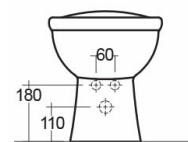

### Scheda tecnica

Dimensioni: 365 x 580 mm

Peso: 20 Kg

Colore: bianco alpino

Parti: KABIO0001 - KARLA BIDET BACK OPEN 58CM

Collezione: [RAK-KARLA](#)

Codice	Nome
KABIO0001	KARLA BIDET BACK OPEN 58CM

Dimensions: All dimensions in mm. Tolerance of vitreous china & fireclay items:  $\pm 5\%$  for below 200mm and  $\pm 3\%$  for above 200mm; for all other items tolerance  $\pm 1\%$ . Note: Due to a continuing development program to improve design and performance, the manufacturer reserves all rights to vary specifications without prior information. Please note accessories are for photographic use only.