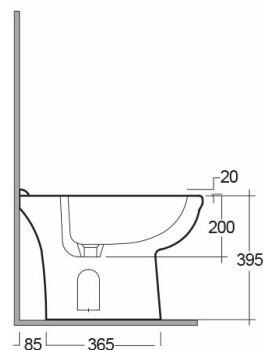

### Scheda tecnica

Dimensioni: 365 x 580 mm

Peso: 20 Kg

Colore: bianco alpino

Parti: KABIO0001 - KARLA BIDET BACK OPEN 58CM

Collezione: [RAK-KARLA](#)

Codice	Nome
KABIO0001	KARLA BIDET BACK OPEN 58CM

Dimensions: All dimensions in mm. Tolerance of vitreous china & fireclay items:  $\pm 5\%$  for below 200mm and  $\pm 3\%$  for above 200mm; for all other items tolerance  $\pm 1\%$ . Note: Due to a continuing development program to improve design and performance, the manufacturer reserves all rights to vary specifications without prior information. Please note accessories are for photographic use only.