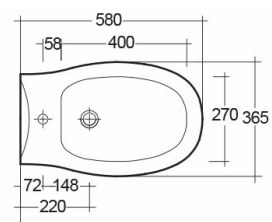

### Scheda tecnica

Dimensioni: 365 x 580 mm

Peso: 20 Kg

Colore: bianco alpino

Parti: KABIO0001 - KARLA BIDET BACK OPEN 58CM

Collezione: [RAK-KARLA](#)

Codice	Nome
KABIO0001	KARLA BIDET BACK OPEN 58CM

Dimensions: All dimensions in mm. Tolerance of vitreous china & fireclay items:  $\pm 5\%$  for below 200mm and  $\pm 3\%$  for above 200mm; for all other items tolerance  $\pm 1\%$ . Note: Due to a continuing development program to improve design and performance, the manufacturer reserves all rights to vary specifications without prior information. Please note accessories are for photographic use only.