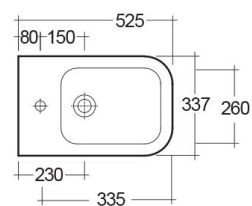

RAK-METROPOLITAN

Bidet | Sospeso

RAK
CERAMICS

SCHEMA TECNICA

Suite:	RAK-METROPOLITAN
Tipo:	Sospeso
Dimensioni:	337 x 525 mm
Weight:	22 Kg
Colore:	bianco alpino
Parti:	MP09AWHA - METROPOLITAN BIDET WALL HUNG 52CM
Code	Nome
MEBI00002	METROPOLITAN BIDET WALL HUNG 52CM

Dimensions: All dimensions in mm. Tolerance of vitreous china & fireclay items: $\pm 5\%$ for below 200mm and $\pm 3\%$ for above 200mm; for all other items tolerance $\pm 1\%$. Note: Due to a continuing development program to improve design and performance, the manufacturer reserves all rights to vary specifications without prior information. Please note accessories are for photographic use only.