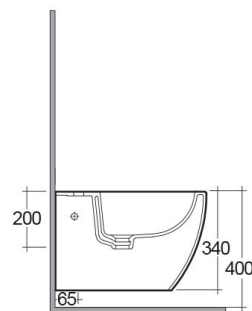

RAK-METROPOLITAN

Bidet | Sospeso

RAK
CERAMICS

SCHEMA TECNICA

Suite:	RAK-METROPOLITAN
Tipo:	Sospeso
Dimensioni:	337 x 525 mm
Weight:	22 Kg
Colore:	bianco alpino
Parti:	MP09AWHA - METROPOLITAN BIDET WALL HUNG 52CM
Code	Nome
MEBI00002	METROPOLITAN BIDET WALL HUNG 52CM

Dimensions: All dimensions in mm. Tolerance of vitreous china & fireclay items: $\pm 5\%$ for below 200mm and $\pm 3\%$ for above 200mm; for all other items tolerance $\pm 1\%$. Note: Due to a continuing development program to improve design and performance, the manufacturer reserves all rights to vary specifications without prior information. Please note accessories are for photographic use only.