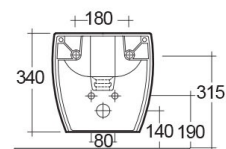

RAK-METROPOLITAN

Bidet | Sospeso

RAK
CERAMICS

SCHEMA TECNICA

Suite:	RAK-METROPOLITAN
Tipo:	Sospeso
Dimensioni:	337 x 525 mm
Weight:	22 Kg
Colore:	bianco alpino
Parti:	MP09AWHA - METROPOLITAN BIDET WALL HUNG 52CM
Code	Nome
MEBI00002	METROPOLITAN BIDET WALL HUNG 52CM

Dimensions: All dimensions in mm. Tolerance of vitreous china & fireclay items: $\pm 5\%$ for below 200mm and $\pm 3\%$ for above 200mm; for all other items tolerance $\pm 1\%$. Note: Due to a continuing development program to improve design and performance, the manufacturer reserves all rights to vary specifications without prior information. Please note accessories are for photographic use only.