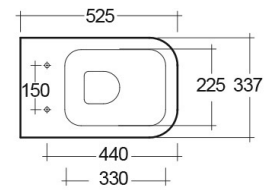

RAK-METROPOLITAN

Sospeso | WC

RAK
CERAMICS

SCHEMA TECNICA

Suite:	RAK-METROPOLITAN
Tipo:	Sospeso
Dimensioni:	525 x 337 mm
Weight:	24 Kg
Colore:	bianco alpino
Tipo di scarico:	A parete
Sifone:	Nascosto
Seat cover options:	ABS e UREA
Forma:	Rettangolare Arrotondata
Soft close:	si
Flush Type:	Doppio scarico
Code	Nome
MEWC00002	METROPOLITAN WATER CLOSET WALL HUNG 52CM

Dimensions: All dimensions in mm. Tolerance of vitreous china & fireclay items: $\pm 5\%$ for below 200mm and $\pm 3\%$ for above 200mm; for all other items tolerance $\pm 1\%$. Note: Due to a continuing development program to improve design and performance, the manufacturer reserves all rights to vary specifications without prior information. Please note accessories are for photographic use only.