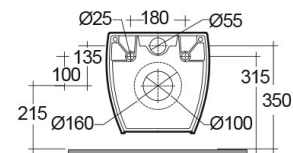

RAK-METROPOLITAN

Sospeso | WC

RAK
CERAMICS

SCHEMA TECNICA

Suite:	RAK-METROPOLITAN
Tipo:	Sospeso
Dimensioni:	525 x 337 mm
Weight:	24 Kg
Colore:	bianco alpino
Tipo di scarico:	A parete
Sifone:	Nascosto
Seat cover options:	ABS e UREA
Forma:	Rettangolare Arrotondata
Soft close:	si
Flush Type:	Doppio scarico
Code	Nome
MEWC00002	METROPOLITAN WATER CLOSET WALL HUNG 52CM

Dimensions: All dimensions in mm. Tolerance of vitreous china & fireclay items: $\pm 5\%$ for below 200mm and $\pm 3\%$ for above 200mm; for all other items tolerance $\pm 1\%$. Note: Due to a continuing development program to improve design and performance, the manufacturer reserves all rights to vary specifications without prior information. Please note accessories are for photographic use only.