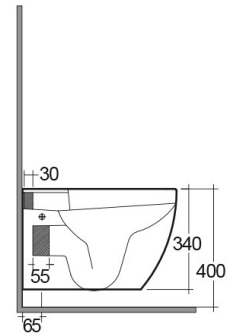

RAK-METROPOLITAN

Sospeso | WC

RAK
CERAMICS

SCHEMA TECNICA

Suite:	RAK-METROPOLITAN
Tipo:	Sospeso
Dimensioni:	525 x 337 mm
Weight:	24 Kg
Colore:	bianco alpino
Tipo di scarico:	A parete
Sifone:	Nascosto
Seat cover options:	ABS e UREA
Forma:	Rettangolare Arrotondata
Soft close:	si
Flush Type:	Doppio scarico
Code	Nome
MEWC00002	METROPOLITAN WATER CLOSET WALL HUNG 52CM

Dimensions: All dimensions in mm. Tolerance of vitreous china & fireclay items: $\pm 5\%$ for below 200mm and $\pm 3\%$ for above 200mm; for all other items tolerance $\pm 1\%$. Note: Due to a continuing development program to improve design and performance, the manufacturer reserves all rights to vary specifications without prior information. Please note accessories are for photographic use only.