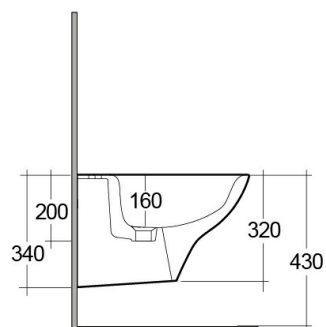

RAK-MORNING

Bidet | Sospeso

RAK
CERAMICS

Scheda tecnica

Dimensioni: 365 x 520 mm

Peso: 19 Kg

Colore: bianco alpino

Parti: MORBD2100AWHA - MORNING BIDET WALL HUNG 52CM

Collezione: [RAK-MORNING](#)

Codice

Nome

MORBD2100AWHA

MORNING BIDET WALL HUNG 52CM

Dimensions: All dimensions in mm. Tolerance of vitreous china & fireclay items: $\pm 5\%$ for below 200mm and $\pm 3\%$ for above 200mm; for all other items tolerance $\pm 1\%$. Note: Due to a continuing development program to improve design and performance, the manufacturer reserves all rights to vary specifications without prior information. Please note accessories are for photographic use only.