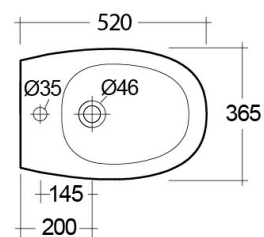

RAK-MORNING

Bidet | Sospeso

RAK
CERAMICS

Scheda tecnica

Dimensioni: 365 x 520 mm

Peso: 19 Kg

Colore: bianco alpino

Parti: MORBD2100AWHA - MORNING BIDET WALL HUNG 52CM

Collezione: [RAK-MORNING](#)

Codice

Nome

MORBD2100AWHA

MORNING BIDET WALL HUNG 52CM

Dimensions: All dimensions in mm. Tolerance of vitreous china & fireclay items: $\pm 5\%$ for below 200mm and $\pm 3\%$ for above 200mm; for all other items tolerance $\pm 1\%$. Note: Due to a continuing development program to improve design and performance, the manufacturer reserves all rights to vary specifications without prior information. Please note accessories are for photographic use only.