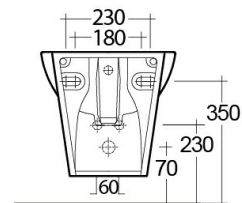

RAK-MORNING

Bidet | Sospeso

RAK
CERAMICS

Scheda tecnica

Dimensioni: 365 x 520 mm

Peso: 19 Kg

Colore: bianco alpino

Parti: MORBD2100AWHA - MORNING BIDET WALL HUNG 52CM

Collezione: [RAK-MORNING](#)

Codice

Nome

MORBD2100AWHA

MORNING BIDET WALL HUNG 52CM

Dimensions: All dimensions in mm. Tolerance of vitreous china & fireclay items: $\pm 5\%$ for below 200mm and $\pm 3\%$ for above 200mm; for all other items tolerance $\pm 1\%$. Note: Due to a continuing development program to improve design and performance, the manufacturer reserves all rights to vary specifications without prior information. Please note accessories are for photographic use only.