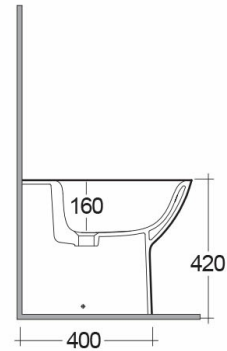

RAK-MORNING-COMFORT HEIGHT 42CM

Bidet | Filo Muro

RAK
CERAMICS

Scheda tecnica

Dimensioni: 365 x 520 mm

Peso: 20 Kg

Colore: bianco alpino

Parti: MORBD2015AWHA - MORNING BIDET BACK TO WALL 52CM

Collezione: [RAK-MORNING](#)

Codice	Nome
MORBD2015AWHA	MORNING BIDET BACK TO WALL 52CM

Dimensions: All dimensions in mm. Tolerance of vitreous china & fireclay items: $\pm 5\%$ for below 200mm and $\pm 3\%$ for above 200mm; for all other items tolerance $\pm 1\%$. Note: Due to a continuing development program to improve design and performance, the manufacturer reserves all rights to vary specifications without prior information. Please note accessories are for photographic use only.