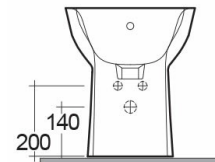

RAK-MORNING-COMFORT HEIGHT 42CM

Bidet | Filo Muro

RAK
CERAMICS

Scheda tecnica

Dimensioni: 365 x 520 mm

Peso: 20 Kg

Colore: bianco alpino

Parti: MORBD2015AWHA - MORNING BIDET BACK TO WALL 52CM

Collezione: [RAK-MORNING](#)

Codice	Nome
MORBD2015AWHA	MORNING BIDET BACK TO WALL 52CM

Dimensions: All dimensions in mm. Tolerance of vitreous china & fireclay items: $\pm 5\%$ for below 200mm and $\pm 3\%$ for above 200mm; for all other items tolerance $\pm 1\%$. Note: Due to a continuing development program to improve design and performance, the manufacturer reserves all rights to vary specifications without prior information. Please note accessories are for photographic use only.