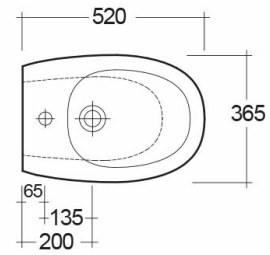

RAK-MORNING-COMFORT HEIGHT 42CM

Bidet | Filo Muro

RAK
CERAMICS

Scheda tecnica

Dimensioni: 365 x 520 mm

Peso: 20 Kg

Colore: bianco alpino

Parti: MORBD2015AWHA - MORNING BIDET BACK TO WALL 52CM

Collezione: [RAK-MORNING](#)

Codice	Nome
MORBD2015AWHA	MORNING BIDET BACK TO WALL 52CM

Dimensions: All dimensions in mm. Tolerance of vitreous china & fireclay items: $\pm 5\%$ for below 200mm and $\pm 3\%$ for above 200mm; for all other items tolerance $\pm 1\%$. Note: Due to a continuing development program to improve design and performance, the manufacturer reserves all rights to vary specifications without prior information. Please note accessories are for photographic use only.