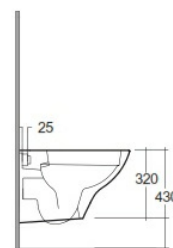

## Scheda tecnica

|                     |                             |
|---------------------|-----------------------------|
| Dimensioni:         | 520 x 365 mm                |
| Colore:             | bianco alpino               |
| Tipo di scarico:    | A parete                    |
| Sifone:             | Nascosto                    |
| Opzioni del sedile: | NESSUNA                     |
| Forma:              | Ovale                       |
| Flush Type:         | Dual Flush                  |
| Collezione:         | <a href="#">RAK-MORNING</a> |

| Codice        | Nome   |
|---------------|--|
| MORWC1445AWHA | MORNING WATER CLOSET RIMLESS WALL HUNG S-TRAP 52CM |
| MORSC3901WH   | RAK-Morning Urea Soft Close Seat Cover             |

Dimensions: All dimensions in mm. Tolerance of vitreous china & fireclay items:  $\pm 5\%$  for below 200mm and  $\pm 3\%$  for above 200mm; for all other items tolerance  $\pm 1\%$ . Note: Due to a continuing development program to improve design and performance, the manufacturer reserves all rights to vary specifications without prior information. Please note accessories are for photographic use only.