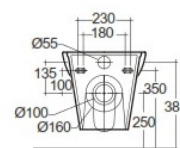

## Scheda tecnica

|                     |                             |
|---------------------|-----------------------------|
| Dimensioni:         | 520 x 365 mm                |
| Colore:             | bianco alpino               |
| Tipo di scarico:    | A parete                    |
| Sifone:             | Nascosto                    |
| Opzioni del sedile: | NESSUNA                     |
| Forma:              | Ovale                       |
| Flush Type:         | Dual Flush                  |
| Collezione:         | <a href="#">RAK-MORNING</a> |

| Codice        | Nome   |
|---------------|--|
| MORWC1445AWHA | MORNING WATER CLOSET RIMLESS WALL HUNG S-TRAP 52CM |
| MORSC3901WH   | RAK-Morning Urea Soft Close Seat Cover             |

Dimensions: All dimensions in mm. Tolerance of vitreous china & fireclay items:  $\pm 5\%$  for below 200mm and  $\pm 3\%$  for above 200mm; for all other items tolerance  $\pm 1\%$ . Note: Due to a continuing development program to improve design and performance, the manufacturer reserves all rights to vary specifications without prior information. Please note accessories are for photographic use only.