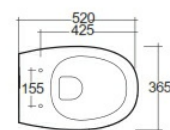

## Scheda tecnica

|                     |                             |
|---------------------|-----------------------------|
| Dimensioni:         | 520 x 365 mm                |
| Colore:             | bianco alpino               |
| Tipo di scarico:    | A parete                    |
| Sifone:             | Nascosto                    |
| Opzioni del sedile: | NESSUNA                     |
| Forma:              | Ovale                       |
| Flush Type:         | Dual Flush                  |
| Collezione:         | <a href="#">RAK-MORNING</a> |

| Codice        | Nome   |
|---------------|--|
| MORWC1445AWHA | MORNING WATER CLOSET RIMLESS WALL HUNG S-TRAP 52CM |
| MORSC3901WH   | RAK-Morning Urea Soft Close Seat Cover             |

Dimensions: All dimensions in mm. Tolerance of vitreous china & fireclay items:  $\pm 5\%$  for below 200mm and  $\pm 3\%$  for above 200mm; for all other items tolerance  $\pm 1\%$ . Note: Due to a continuing development program to improve design and performance, the manufacturer reserves all rights to vary specifications without prior information. Please note accessories are for photographic use only.