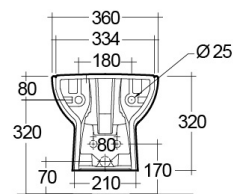

## SCHEMA TECNICA

Suite:	RAK-ORIGIN
Tipo:	Sospeso
Dimensioni:	360 x 500 mm
Weight:	19 Kg
Colore:	bianco alpino
Parti:	ORG08AWHA - ORIGIN BIDET WALL HUNG 50CM
<b>Code</b>	<b>Nome</b>
ORG08AWHA	ORIGIN BIDET WALL HUNG 50CM

Dimensions: All dimensions in mm. Tolerance of vitreous china & fireclay items: ± 5% for below 200mm and ± 3% for above 200mm; for all other items tolerance ± 1%. Note: Due to a continuing development program to improve design and performance, the manufacturer reserves all rights to vary specifications without prior information. Please note accessories are for photographic use only.