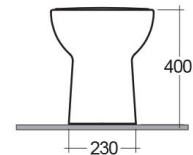

SCHEMA TECNICA

Suite:	RAK-ORIGIN
Tipo:	Filo Muro
Dimensioni:	500 x 360 mm
Weight:	20 Kg
Colore:	bianco alpino
Tipo di scarico:	A parete & A terra
Sifone:	Nascosto
Seat cover options:	PP
Forma:	Rettangolare Arrotondata
Soft close:	si
Flush Type:	Doppio scarico
Code	Nome
ORG17AWHA	ORIGIN WATER CLOSET BACK TO WALL P S-TRAP 50CM

Dimensions: All dimensions in mm. Tolerance of vitreous china & fireclay items: $\pm 5\%$ for below 200mm and $\pm 3\%$ for above 200mm; for all other items tolerance $\pm 1\%$. Note: Due to a continuing development program to improve design and performance, the manufacturer reserves all rights to vary specifications without prior information. Please note accessories are for photographic use only.