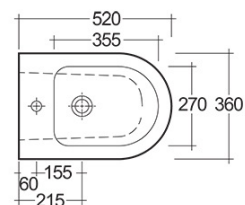

RAK-RESORT-W/HIDDEN FIXATIONS

Bidet | Sospeso

RAK
CERAMICS

SCHEMA TECNICA

Suite:	RAK-RESORT
Tipo:	Sospeso
Dimensioni:	360 x 520 mm
Weight:	21 Kg
Colore:	bianco alpino
Parti:	RST07AWHA - RESORT BIDET WALL HUNG W/HIDDEN FIXATIONS 52CM

Code	Nome
RST07AWHA	RESORT BIDET WALL HUNG W/HIDDEN FIXATIONS 52CM

Dimensions: All dimensions in mm. Tolerance of vitreous china & fireclay items: $\pm 5\%$ for below 200mm and $\pm 3\%$ for above 200mm; for all other items tolerance $\pm 1\%$. Note: Due to a continuing development program to improve design and performance, the manufacturer reserves all rights to vary specifications without prior information. Please note accessories are for photographic use only.