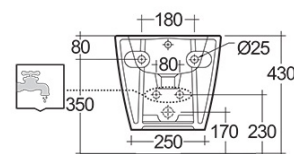

RAK-RESORT-W/HIDDEN FIXATIONS

Bidet | Sospeso

RAK
CERAMICS

SCHEMA TECNICA

Suite:	RAK-RESORT
Tipo:	Sospeso
Dimensioni:	360 x 520 mm
Weight:	21 Kg
Colore:	bianco alpino
Parti:	RST07AWHA - RESORT BIDET WALL HUNG W/HIDDEN FIXATIONS 52CM

Code	Nome
RST07AWHA	RESORT BIDET WALL HUNG W/HIDDEN FIXATIONS 52CM

Dimensions: All dimensions in mm. Tolerance of vitreous china & fireclay items: $\pm 5\%$ for below 200mm and $\pm 3\%$ for above 200mm; for all other items tolerance $\pm 1\%$. Note: Due to a continuing development program to improve design and performance, the manufacturer reserves all rights to vary specifications without prior information. Please note accessories are for photographic use only.