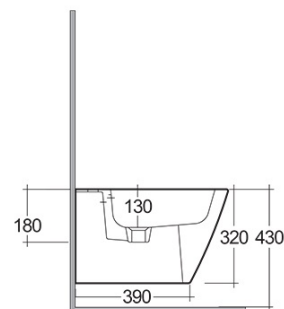

RAK-RESORT-W/HIDDEN FIXATIONS

Bidet | Sospeso

RAK
CERAMICS

SCHEMA TECNICA

Suite:	RAK-RESORT
Tipo:	Sospeso
Dimensioni:	360 x 520 mm
Weight:	21 Kg
Colore:	bianco alpino
Parti:	RST07AWHA - RESORT BIDET WALL HUNG W/HIDDEN FIXATIONS 52CM

Code	Nome
RST07AWHA	RESORT BIDET WALL HUNG W/HIDDEN FIXATIONS 52CM

Dimensions: All dimensions in mm. Tolerance of vitreous china & fireclay items: $\pm 5\%$ for below 200mm and $\pm 3\%$ for above 200mm; for all other items tolerance $\pm 1\%$. Note: Due to a continuing development program to improve design and performance, the manufacturer reserves all rights to vary specifications without prior information. Please note accessories are for photographic use only.