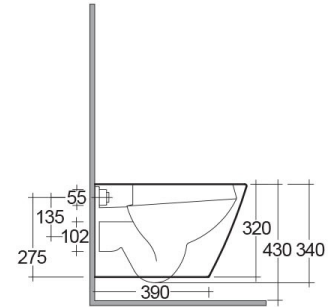

RAK-RESORT-W/HIDDEN FIXATIONS

Sospeso | WC

RAK
CERAMICS

SCHEMA TECNICA

Suite:	RAK-RESORT
Tipo:	Sospeso
Dimensioni:	520 x 360 mm
Weight:	23 Kg
Colore:	bianco alpino
Tipo di scarico:	A parete
Sifone:	Nascosto
Seat cover options:	Urea
Forma:	Rotonda
Soft close:	si
Coperchio removibile:	si
Flush Type:	Doppio scarico

Code	Nome
RST23AWHA	RESORT WATER CLOSET RIMLESS WALL HUNG W/HIDDEN FIXATION 52CM

Dimensions: All dimensions in mm. Tolerance of vitreous china & fireclay items: ± 5% for below 200mm and ± 3% for above 200mm; for all other items tolerance ± 1%. Note: Due to a continuing development program to improve design and performance, the manufacturer reserves all rights to vary specifications without prior information. Please note accessories are for photographic use only.