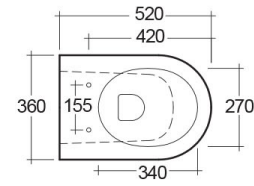

RAK-RESORT-W/HIDDEN FIXATIONS

Sospeso | WC

RAK
CERAMICS

SCHEMA TECNICA

Suite:	RAK-RESORT
Tipo:	Sospeso
Dimensioni:	520 x 360 mm
Weight:	23 Kg
Colore:	bianco alpino
Tipo di scarico:	A parete
Sifone:	Nascosto
Seat cover options:	Urea
Forma:	Rotonda
Soft close:	si
Coperchio removibile:	si
Flush Type:	Doppio scarico

Code	Nome
RST23AWHA	RESORT WATER CLOSET RIMLESS WALL HUNG W/HIDDEN FIXATION 52CM

Dimensions: All dimensions in mm. Tolerance of vitreous china & fireclay items: ± 5% for below 200mm and ± 3% for above 200mm; for all other items tolerance ± 1%. Note: Due to a continuing development program to improve design and performance, the manufacturer reserves all rights to vary specifications without prior information. Please note accessories are for photographic use only.