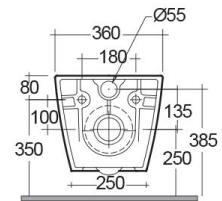

RAK-RESORT-W/HIDDEN FIXATIONS

Sospeso | WC

RAK
CERAMICS

SCHEMA TECNICA

Suite:	RAK-RESORT
Tipo:	Sospeso
Dimensioni:	520 x 360 mm
Weight:	23 Kg
Colore:	bianco alpino
Tipo di scarico:	A parete
Sifone:	Nascosto
Seat cover options:	Urea
Forma:	Rotonda
Soft close:	si
Coperchio removibile:	si
Flush Type:	Doppio scarico

Code	Nome
RST23AWHA	RESORT WATER CLOSET RIMLESS WALL HUNG W/HIDDEN FIXATION 52CM

Dimensions: All dimensions in mm. Tolerance of vitreous china & fireclay items: ± 5% for below 200mm and ± 3% for above 200mm; for all other items tolerance ± 1%. Note: Due to a continuing development program to improve design and performance, the manufacturer reserves all rights to vary specifications without prior information. Please note accessories are for photographic use only.