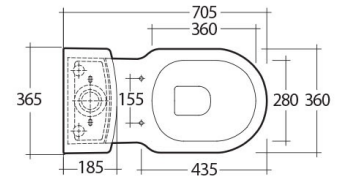

RAK-WASHINGTON

Monoblocco | WC

RAK
CERAMICS

SCHEMA TECNICA

Suite:	RAK-WASHINGTON
Tipo:	Monoblocco
Dimensioni:	705 x 365 mm
Weight:	36 Kg
Colore:	bianco alpino
Tipo di scarico:	A parete
Sifone:	Nascosto
Seat cover options:	ABS
Forma:	Ovale
Soft close:	si
Flush Type:	Doppio scarico

Code	Nome
WAWC00003	WASHINGTON WATER CLOSET CLOSE COUPLED P-TRAP 70CM
WAWT00001	WASHINGTON WATER CLOSET TANK
WASC00001	RAK-Washington ABS Seat Cover

Dimensions: All dimensions in mm. Tolerance of vitreous china & fireclay items: $\pm 5\%$ for below 200mm and $\pm 3\%$ for above 200mm; for all other items tolerance $\pm 1\%$. Note: Due to a continuing development program to improve design and performance, the manufacturer reserves all rights to vary specifications without prior information. Please note accessories are for photographic use only.