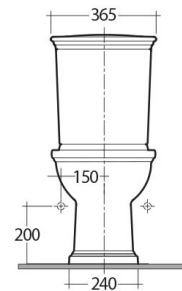

RAK-WASHINGTON

Monoblocco | WC

RAK
CERAMICS

SCHEMA TECNICA

Suite:	RAK-WASHINGTON
Tipo:	Monoblocco
Dimensioni:	705 x 365 mm
Weight:	36 Kg
Colore:	bianco alpino
Tipo di scarico:	A parete
Sifone:	Nascosto
Seat cover options:	ABS
Forma:	Ovale
Soft close:	si
Flush Type:	Doppio scarico

Code	Nome
WAWC00003	WASHINGTON WATER CLOSET CLOSE COUPLED P-TRAP 70CM
WAWT00001	WASHINGTON WATER CLOSET TANK
WASC00001	RAK-Washington ABS Seat Cover

Dimensions: All dimensions in mm. Tolerance of vitreous china & fireclay items: $\pm 5\%$ for below 200mm and $\pm 3\%$ for above 200mm; for all other items tolerance $\pm 1\%$. Note: Due to a continuing development program to improve design and performance, the manufacturer reserves all rights to vary specifications without prior information. Please note accessories are for photographic use only.