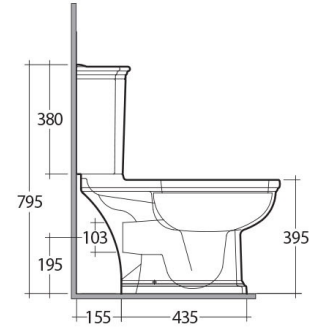

RAK-WASHINGTON

Monoblocco | WC

RAK
CERAMICS

SCHEMA TECNICA

Suite:	RAK-WASHINGTON
Tipo:	Monoblocco
Dimensioni:	705 x 365 mm
Weight:	36 Kg
Colore:	bianco alpino
Tipo di scarico:	A parete
Sifone:	Nascosto
Seat cover options:	ABS
Forma:	Ovale
Soft close:	si
Flush Type:	Doppio scarico

Code	Nome
WAWC00003	WASHINGTON WATER CLOSET CLOSE COUPLED P-TRAP 70CM
WAWT00001	WASHINGTON WATER CLOSET TANK
WASC00001	RAK-Washington ABS Seat Cover

Dimensions: All dimensions in mm. Tolerance of vitreous china & fireclay items: $\pm 5\%$ for below 200mm and $\pm 3\%$ for above 200mm; for all other items tolerance $\pm 1\%$. Note: Due to a continuing development program to improve design and performance, the manufacturer reserves all rights to vary specifications without prior information. Please note accessories are for photographic use only.